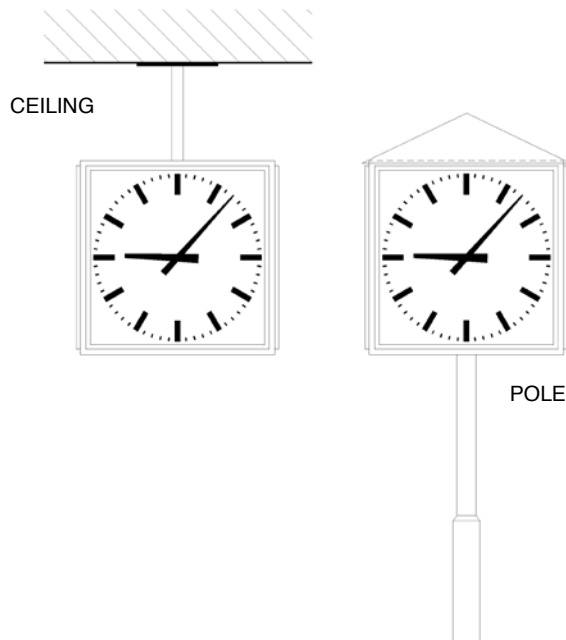

Impulse Clocks

4-sided Slave Clocks - in/outdoor

Westerstrand **impulse clocks** are operated and controlled by 24VDC polarised reversing 1/1-minute impulses from Westerstrand Master Clocks with minute impulse output. Other impulse systems on request.

General

- Sizes: 4-sided square 600 or square 900 mm.
- Housing: Steel sheet grey RAL 7037
- Dial face: Mat white with black hour- and minute marks.
- Hands: Black hours- and minutes hands.
- Illuminated: Non-illuminated or internally illuminated models
- Protection: Flat polycarbonate
- Mounting: Models either for installation hanging from ceiling or standing on pole (pole not included)

Circle of hour marks Ø	Size of each dial face	Mounting	Illumination	Art.No.
600 mm.	675 x 675 mm	ceiling	No	111900-00
600 mm.	675 x 675 mm.	pole	No	111902-00
600 mm.	675 x 675 mm	ceiling	Yes	111901-00
600 mm.	675 x 675 mm.	pole	Yes	111903-00
900 mm.	975 x 975 mm	ceiling	No	111904-00
900 mm.	975 x 975 mm.	pole	No	111906-00
900 mm.	975 x 975 mm.	ceiling	Yes	111905-00
900 mm.	975 x 975 mm.	pole	Yes	111907-00