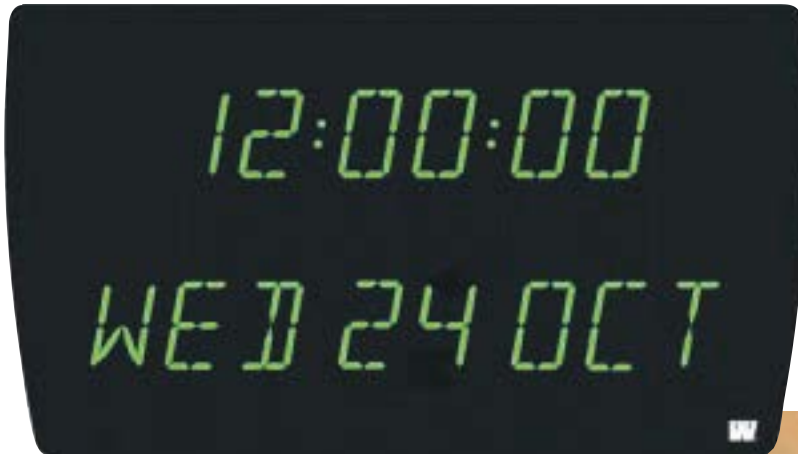

## Westerstrand LED Digital Clocks

## AUREA ALPHA Digital Calendar Clock

LED Digital Clock **AUREA ALPHA** for indoor use indicates time in hours, minutes and seconds and date in day date and month.

# AUREA ALPHA

**AUREA ALPHA** is an elegant digital calendar clock for indoor use designed to fit the sophisticated environments of today's Business society. The black case provides an elegant impression.

The digits and characters, formed of LED's in green or red, have a height of 57 mm. giving a viewing distance of up to 25 metres.

The light intensity of the digits is adjustable by a dimmer control.

Easy to use – via three buttons.